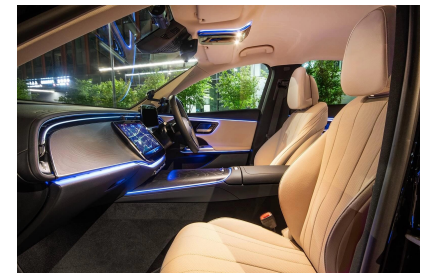

Contact:

Tel.: +44 20 3588 7000
Emergency phone: +44 7498 297228
E-mail:

Office:

Podium - Ealing Cross
85 Uxbridge Road
London W5 5TH

Company Details:

LDNChauffeur Worldwide
Licence: 458
Company No: 09252906