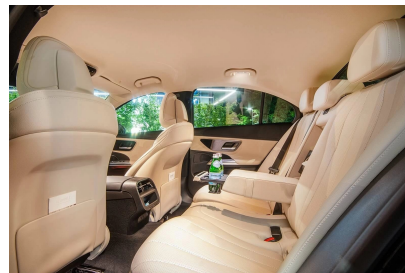

Contact:

Tel.: +44 20 3588 7000
Emergency phone: +44 7498 297228
E-mail:

Office:

Podium - Ealing Cross
85 Uxbridge Road
London W5 5TH

Company Details:

LDNChauffeur Worldwide
Licence: 458
Company No: 09252906