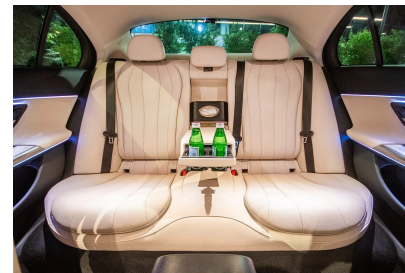

Contact:

Tel.: +44 20 3588 7000
Emergency phone: +44 7498 297228
E-mail:

Office:

Podium - Ealing Cross
85 Uxbridge Road
London W5 5TH

Company Details:

LDNChauffeur Worldwide
Licence: 458
Company No: 09252906